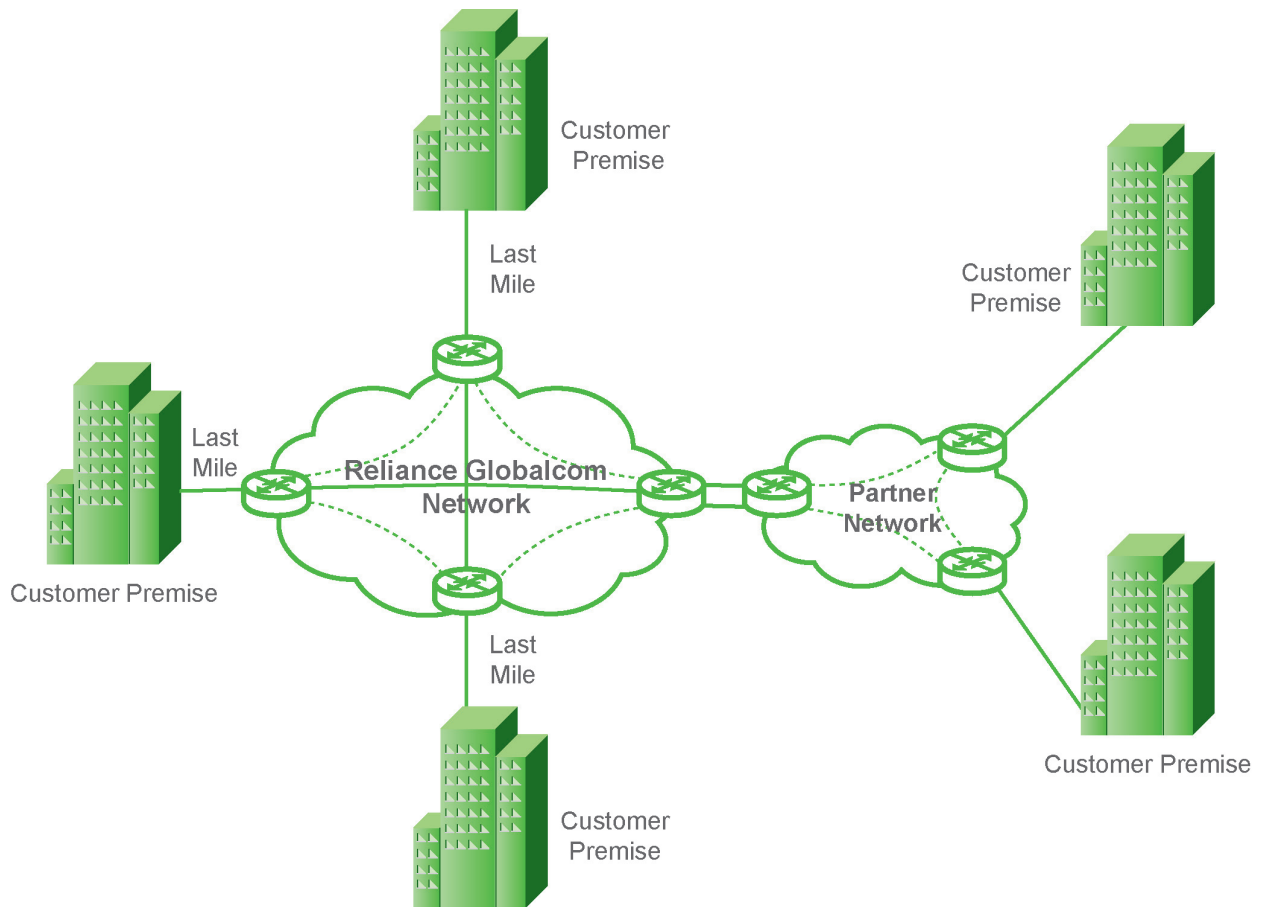

Reliance Globalcom's Global Ethernet VPLS service is an MPLS based Layer 2 service that allows geographically dispersed sites to share a single broadcast domain while appearing on the same virtual LAN.

Each order is managed by a single point of contact for a focused and personalised approach.

A Global Service

Reliance Globalcom Global Ethernet VPLS services are available between all the major business destinations in Europe, USA, Asia including developing markets like India and the Middle East. With a suitable combination of mesh and point-to-point Ethernet offering a one-stop shop connectivity solution to over 36 countries globally with deep in-country footprint.

* May be constrained by access provider capabilities

Consolidate your network with GE VPLS from Reliance Globalcom

- Retain control of your network. No sharing of routing tables.
- Use existing skill sets of your IT managing the LAN to manage the WAN as well.
- Do not lock your investments by committing to bandwidths that may lie idle today. Invest only in what you need and pay only as you use and grow.
- Take advantage of easy network upgrades or addition of sites with minimal service disruption.
- Do not be restricted by routing protocols. This is a protocol agnostic service, transparent to higher level protocols.
- The GE VPLS architecture from Reliance Globalcom brings scalability, efficiency, and operational consistency in delivering business-class services to its customers.